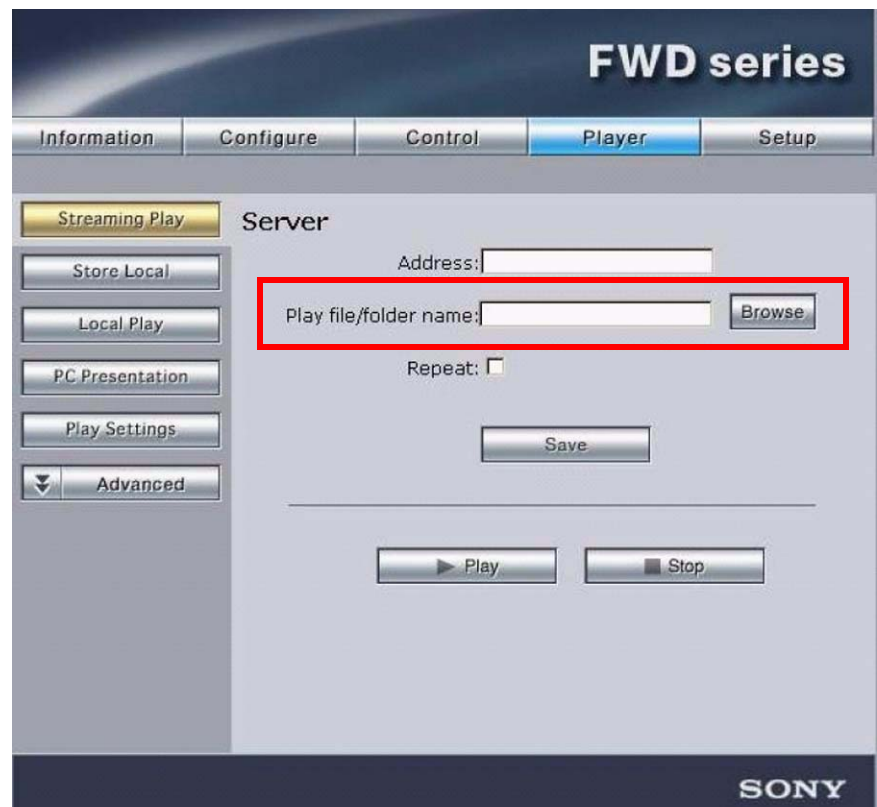

When using Streaming Play to play still images or video files in a Web/HTTP server indicated by IP address, the desired file or folder must be selected.

If the file or folder is not displayed when you click Browse, type the file or folder name directly in the "Play file/folder name" field. (See Figure 1.)