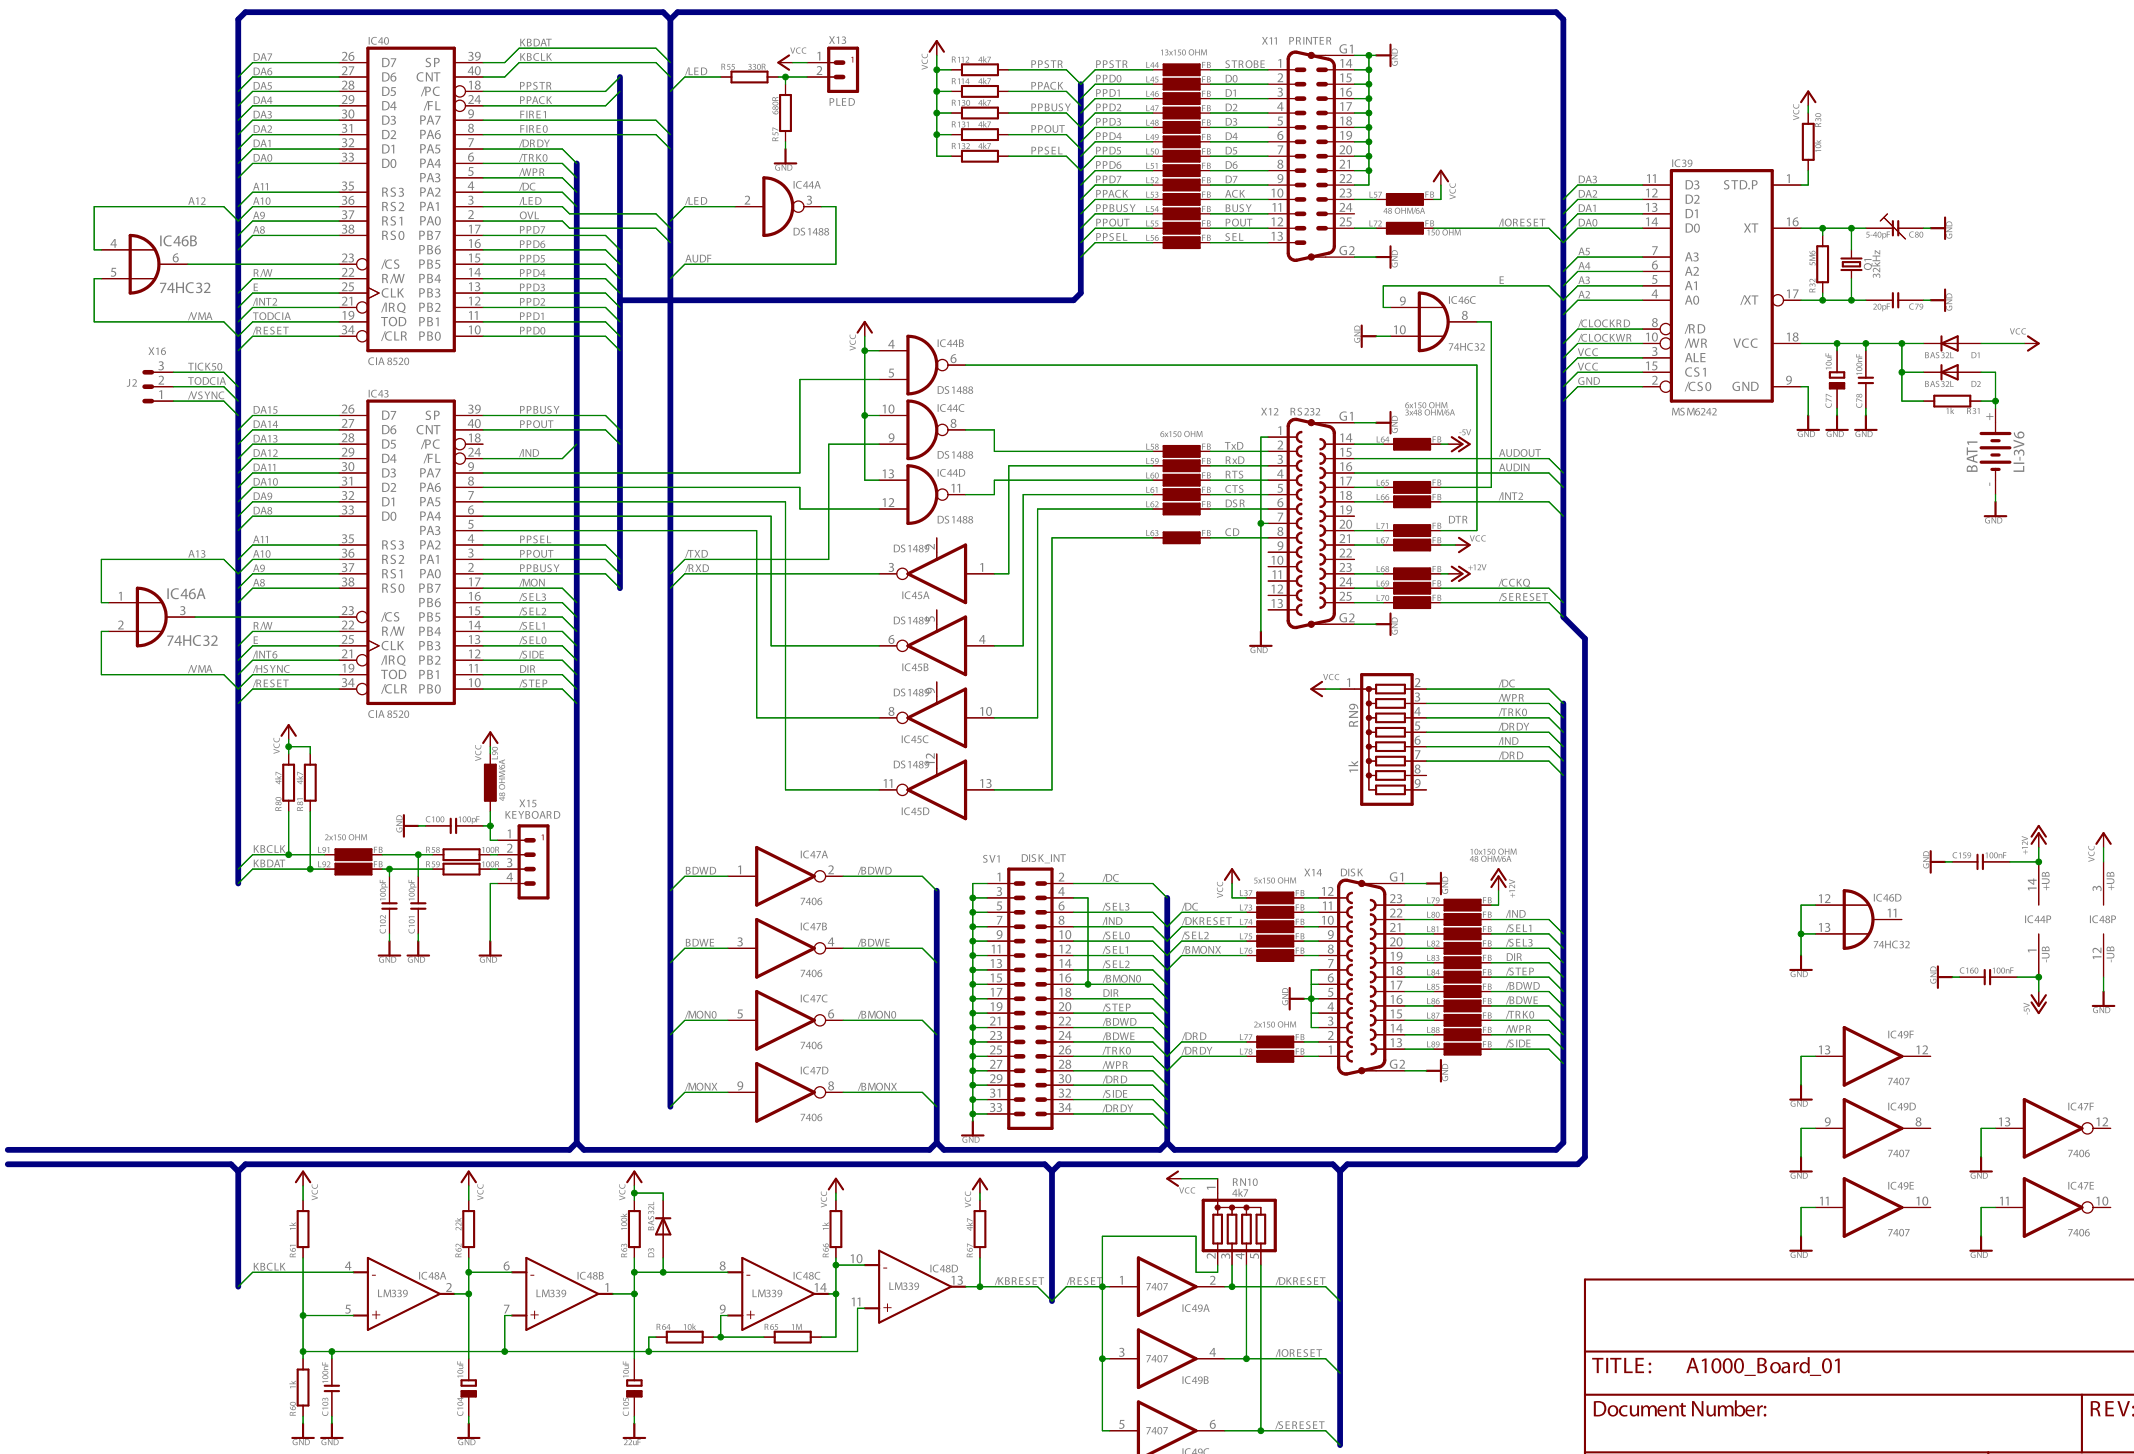

TITLE: A1000_Board_01		REV:
Document Number:		
Date: 5/31/2008 15:04:14	Sheet 1/7	

TITLE: A1000_Board_01	
Document Number:	REV:
Date: 5/31/2008 15:04:14	Sheet 2/7

TITLE: A1000_Board_01	
Document Number:	REV:
Date: 5/31/2008 15:04:14	Sheet 3/7

TITLE: A1000_Board_01	
Document Number:	REV:
Date: 5/31/2008 15:04:14	Sheet 5/7

TITLE: A1000_Board_01	
Document Number:	REV:
Date: 5/31/2008 15:04:14	Sheet 6/7

S5 geschlossen: Flashboot/AddMem \$1200000 - \$199FFFF  
 S5 offen: AutoKonfiguration \$2000000 - \$99FFFF