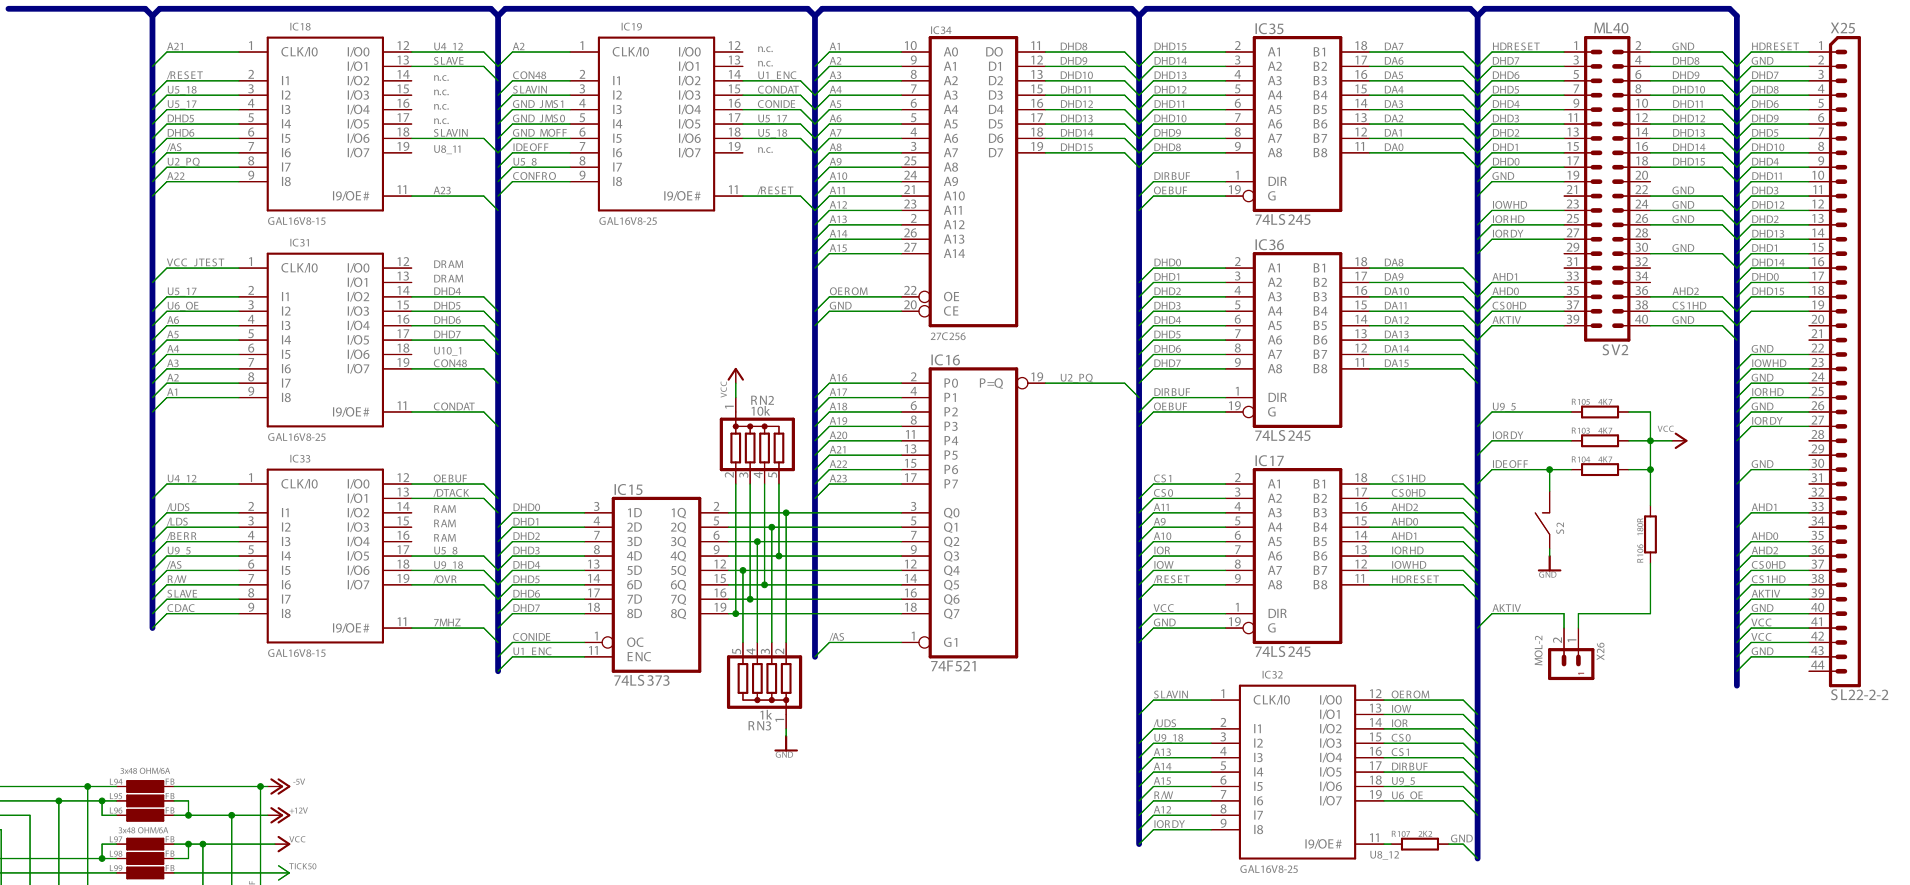

TITLE: A1000_Board_01		REV:
Document Number:		
Date: 5/31/2008 15:04:14	Sheet 1/7	

TITLE: A1000_Board_01	
Document Number:	REV:
Date: 5/31/2008 15:04:14	Sheet 2/7

TITLE: A1000_Board_01	
Document Number:	REV:
Date: 5/31/2008 15:04:14	Sheet 3/7

TITLE: A1000_Board_01	
Document Number:	REV:
Date: 5/31/2008 15:04:14	Sheet 5/7

TITLE: A1000_Board_01	
Document Number:	REV:
Date: 5/31/2008 15:04:14	Sheet 6/7

S5 geschlossen: Flashboot/AddMem \$1200000 - \$199FFFF  
 S5 offen: AutoKonfiguration \$2000000 - \$99FFFF