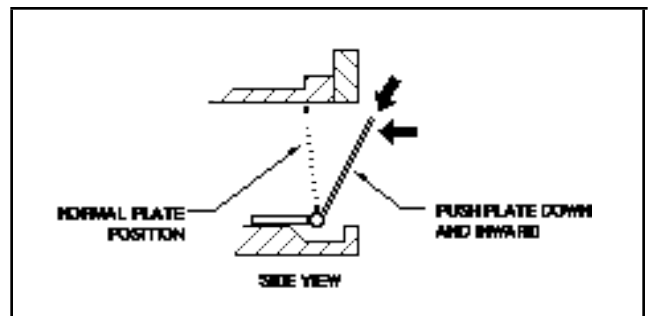

## Display

Date: **June 29, 1992**

Subject: **BATTERY COMPARTMENT PLATE**

Model: **PVM-8041Q**

Serial No: **2,000,500 AND LOWER**

### DESCRIPTION

The battery compartment plate may sometimes protrude out of the compartment when the blue tape is removed. To correct this, push the plate down and inward as shown in Figure 1.

*Figure 1*