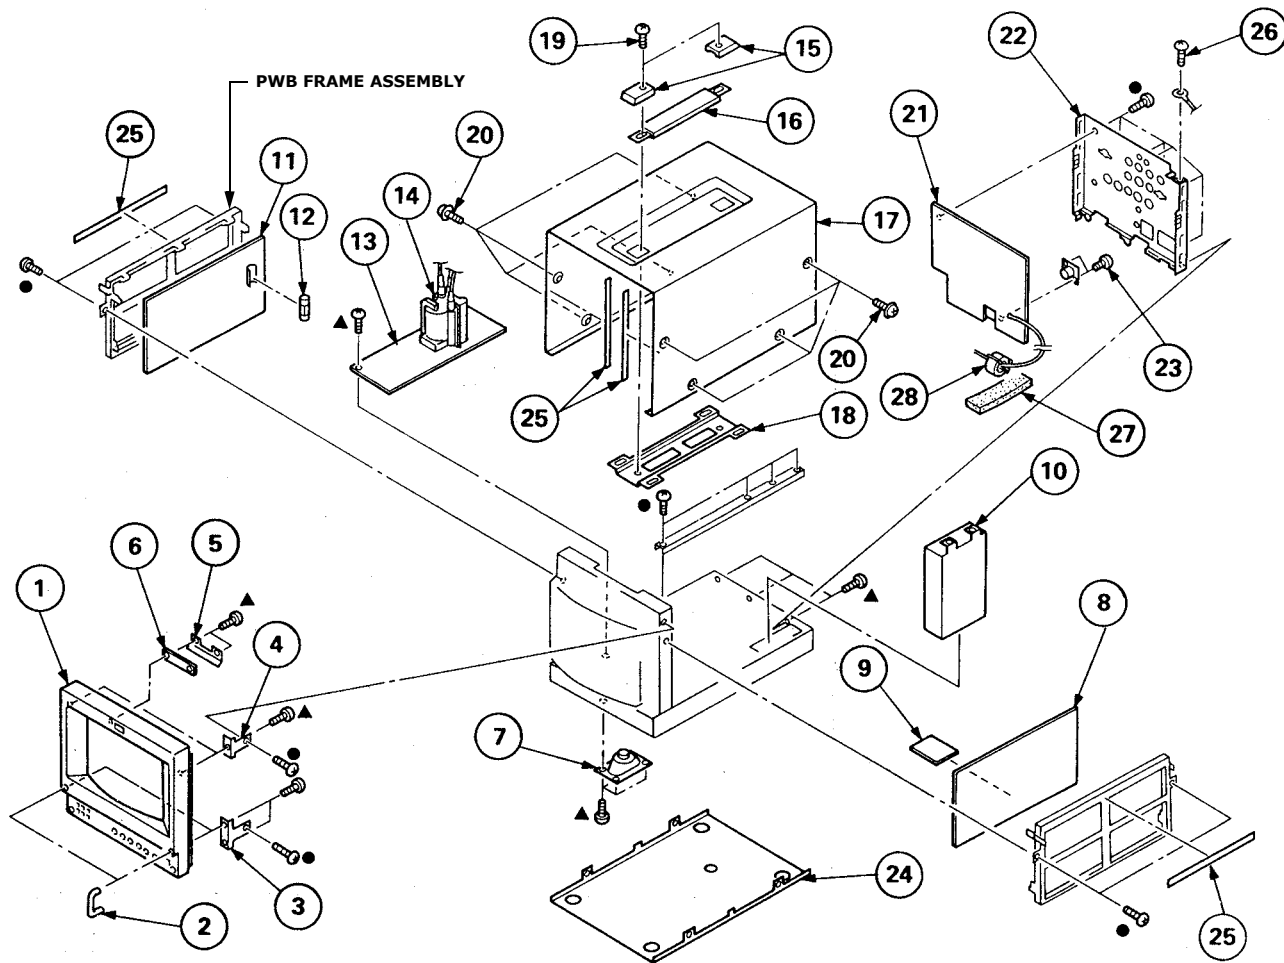

DESCRIPTION

The PWB frame assembly is now available as service part number **X-4030-274-2**. (See Figure 1.)

DPMO02-010

CHASSIS

Figure 1