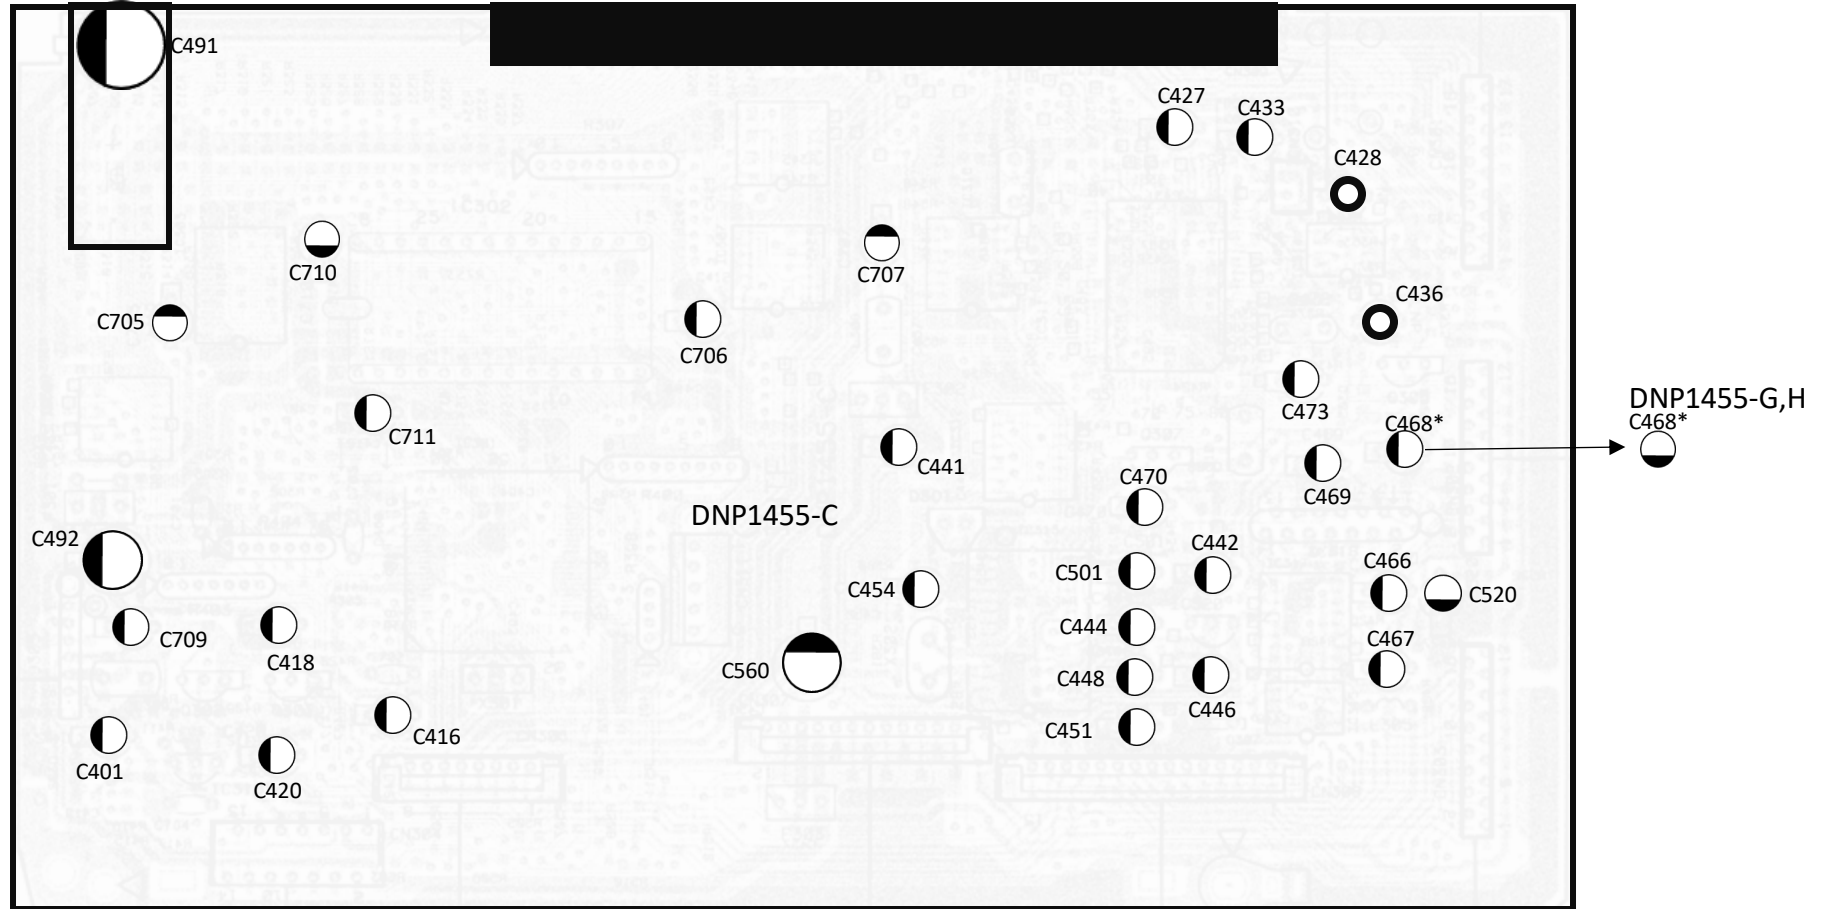

LaserActive CLD-A100 Capacitor Maps

INTF

RGBB

CONT Board

FTSB

VIDEO

Video (Bottom, for reference)