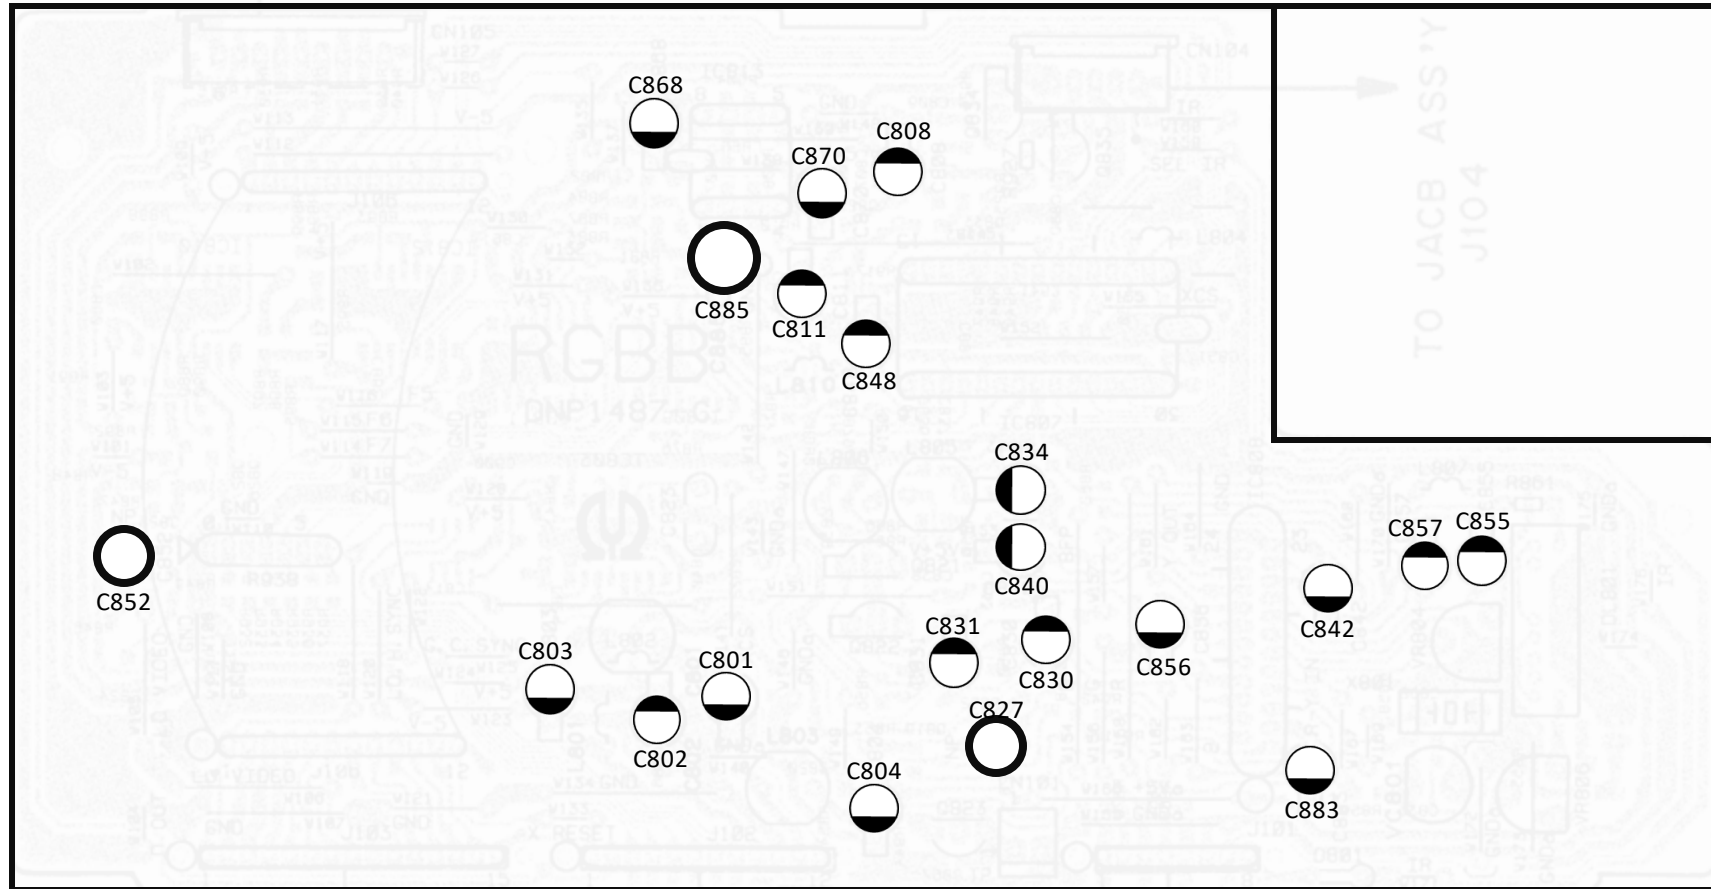

LaserActive CLD-A100 Capacitor Maps

INTF

RGBB

CONT Board

FTSB

VIDEO

Video (Bottom, for reference)