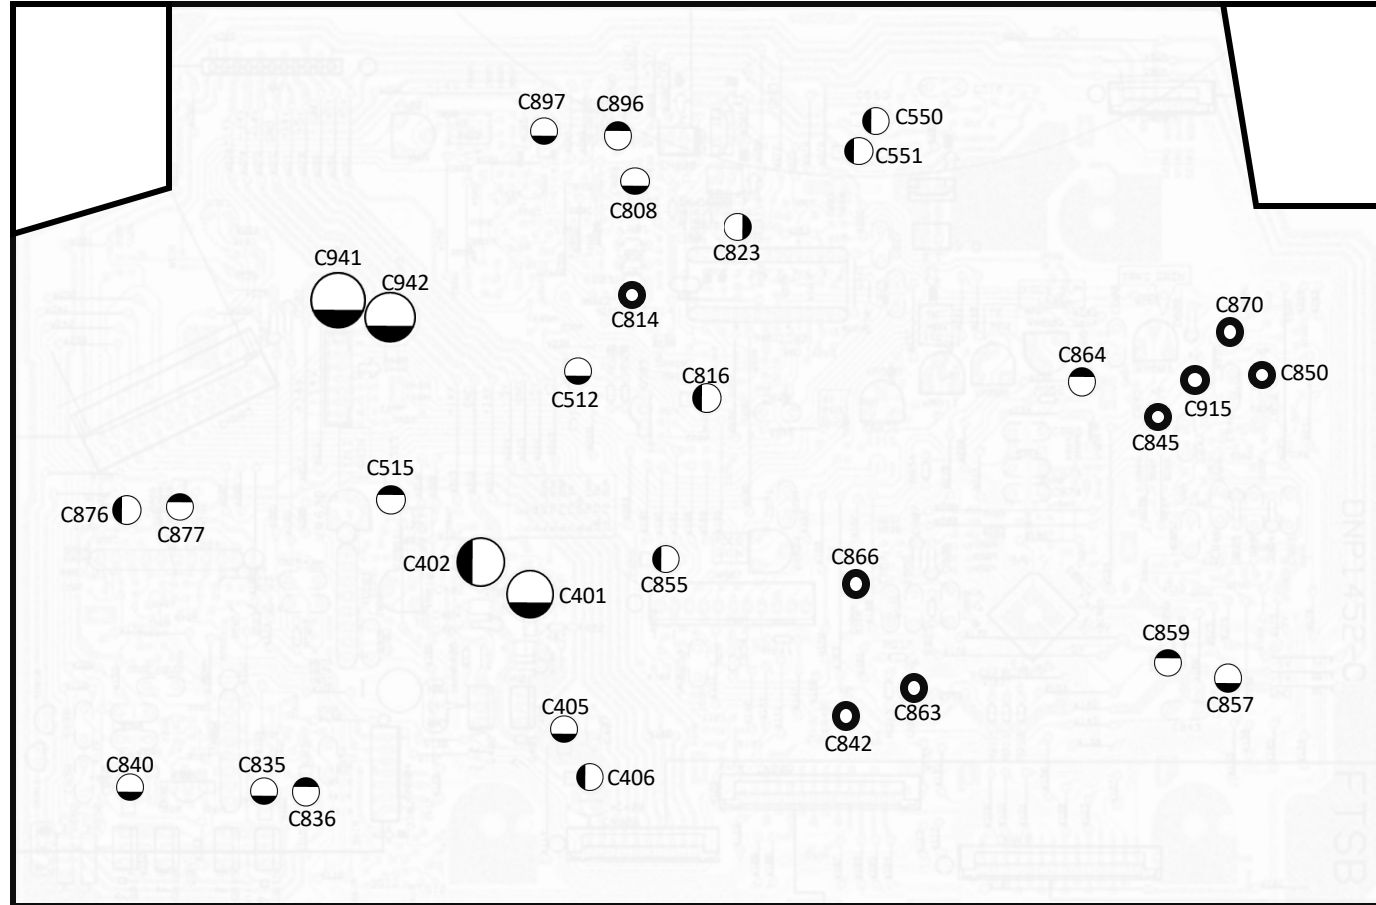

LaserActive CLD-A100 Capacitor Maps

INTF

RGBB

CONT Board

FTSB

VIDEO

Video (Bottom, for reference)