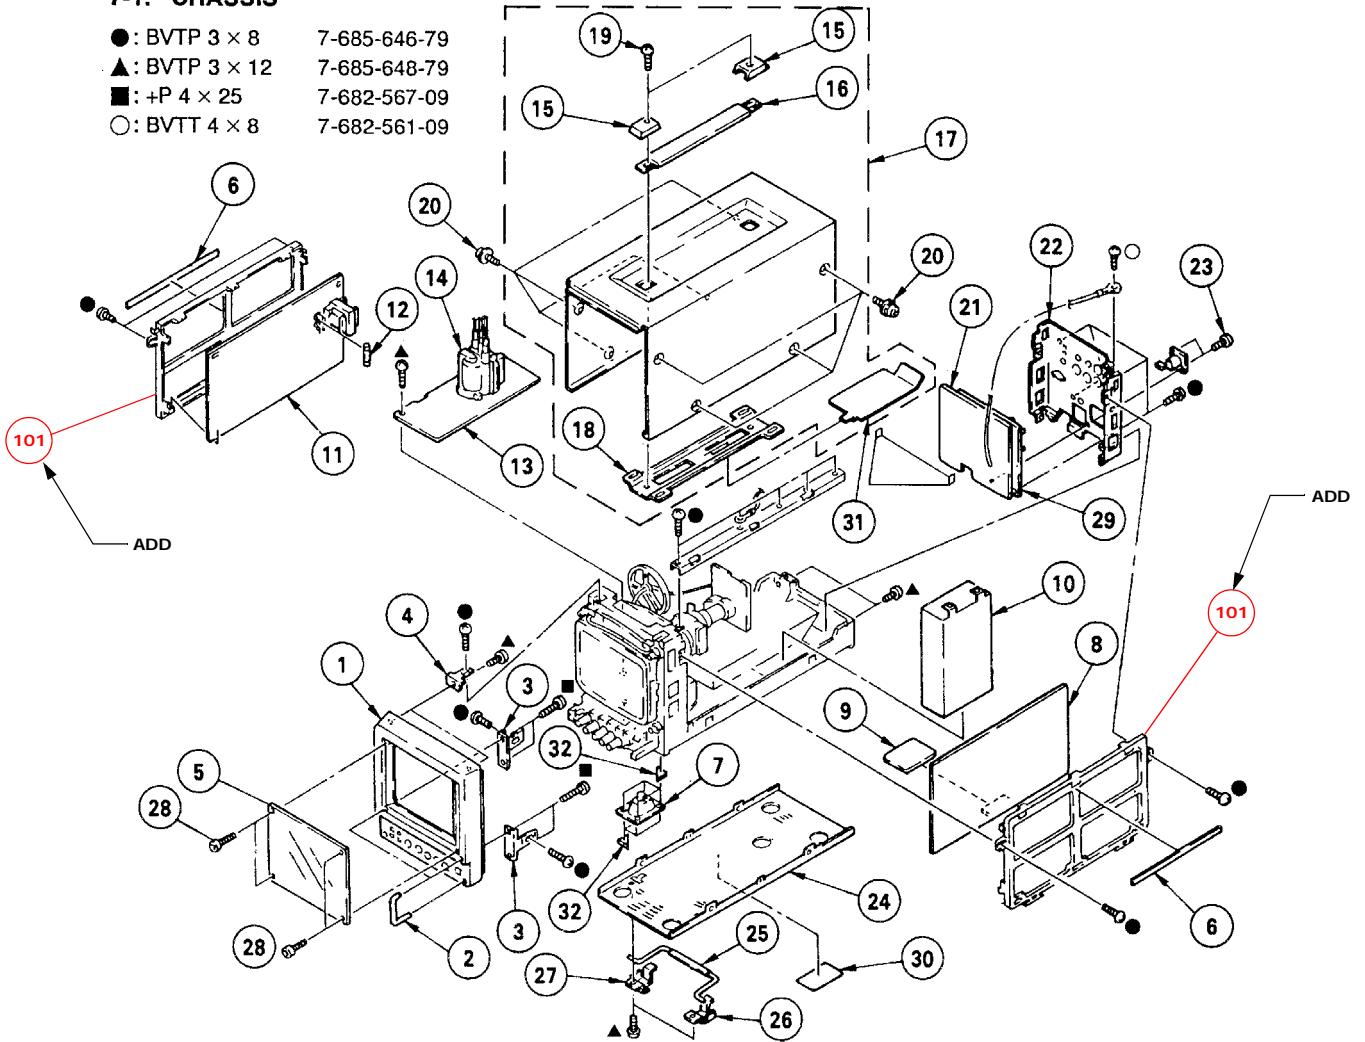

Display

Video Products Technical Bulletin 30-2008-108

DATE: July 28, 2008

SUBJECT: **MANUAL CORRECTION—PWB FRAME IN
CHASSIS**

MODEL: PVM-5041Q
PVM-5041Q/1
PVM-5041Q/4
PVM-5041Q/5
PVM-5041Q/6
PVM-5041Q/C
PVM-6041Q
PVM-6041QM
PVM-6041QM/1
PVM-6041QM/2
PVM-6041QM/3
PVM-6041QM/4
PVM-6041QM/5
PVM-6041QM/6
PVM-6041QM/7
PVM-6041QM/8

DESCRIPTION

Correct the following manuals as shown in Figure 1.

*PVM-5041Q Service Manual (Rev. 1)**PVM-6041QM Service Manual, 2nd Edition*

NOTE: The PWB frame assembly consists of six pieces of the PWB frame.

SERIAL NO: **ALL**

Italicized information in green applies to customers outside the United States.

SECTION 7 EXPLODED VIEWS
7-1. CHASSIS

7-1. CHASSIS

- : BVTP 3 × 8 7-685-646-79
- ▲ : BVTP 3 × 12 7-685-648-79
- : +P 4 × 25 7-682-567-09
- : BVTT 4 × 8 7-682-561-09

No.	Part No.	SP	Description
101	4-034-868-02	s	FRAME, PWB
	X-4030-274-2	s	FRAME ASSY, PWB

Figure 1